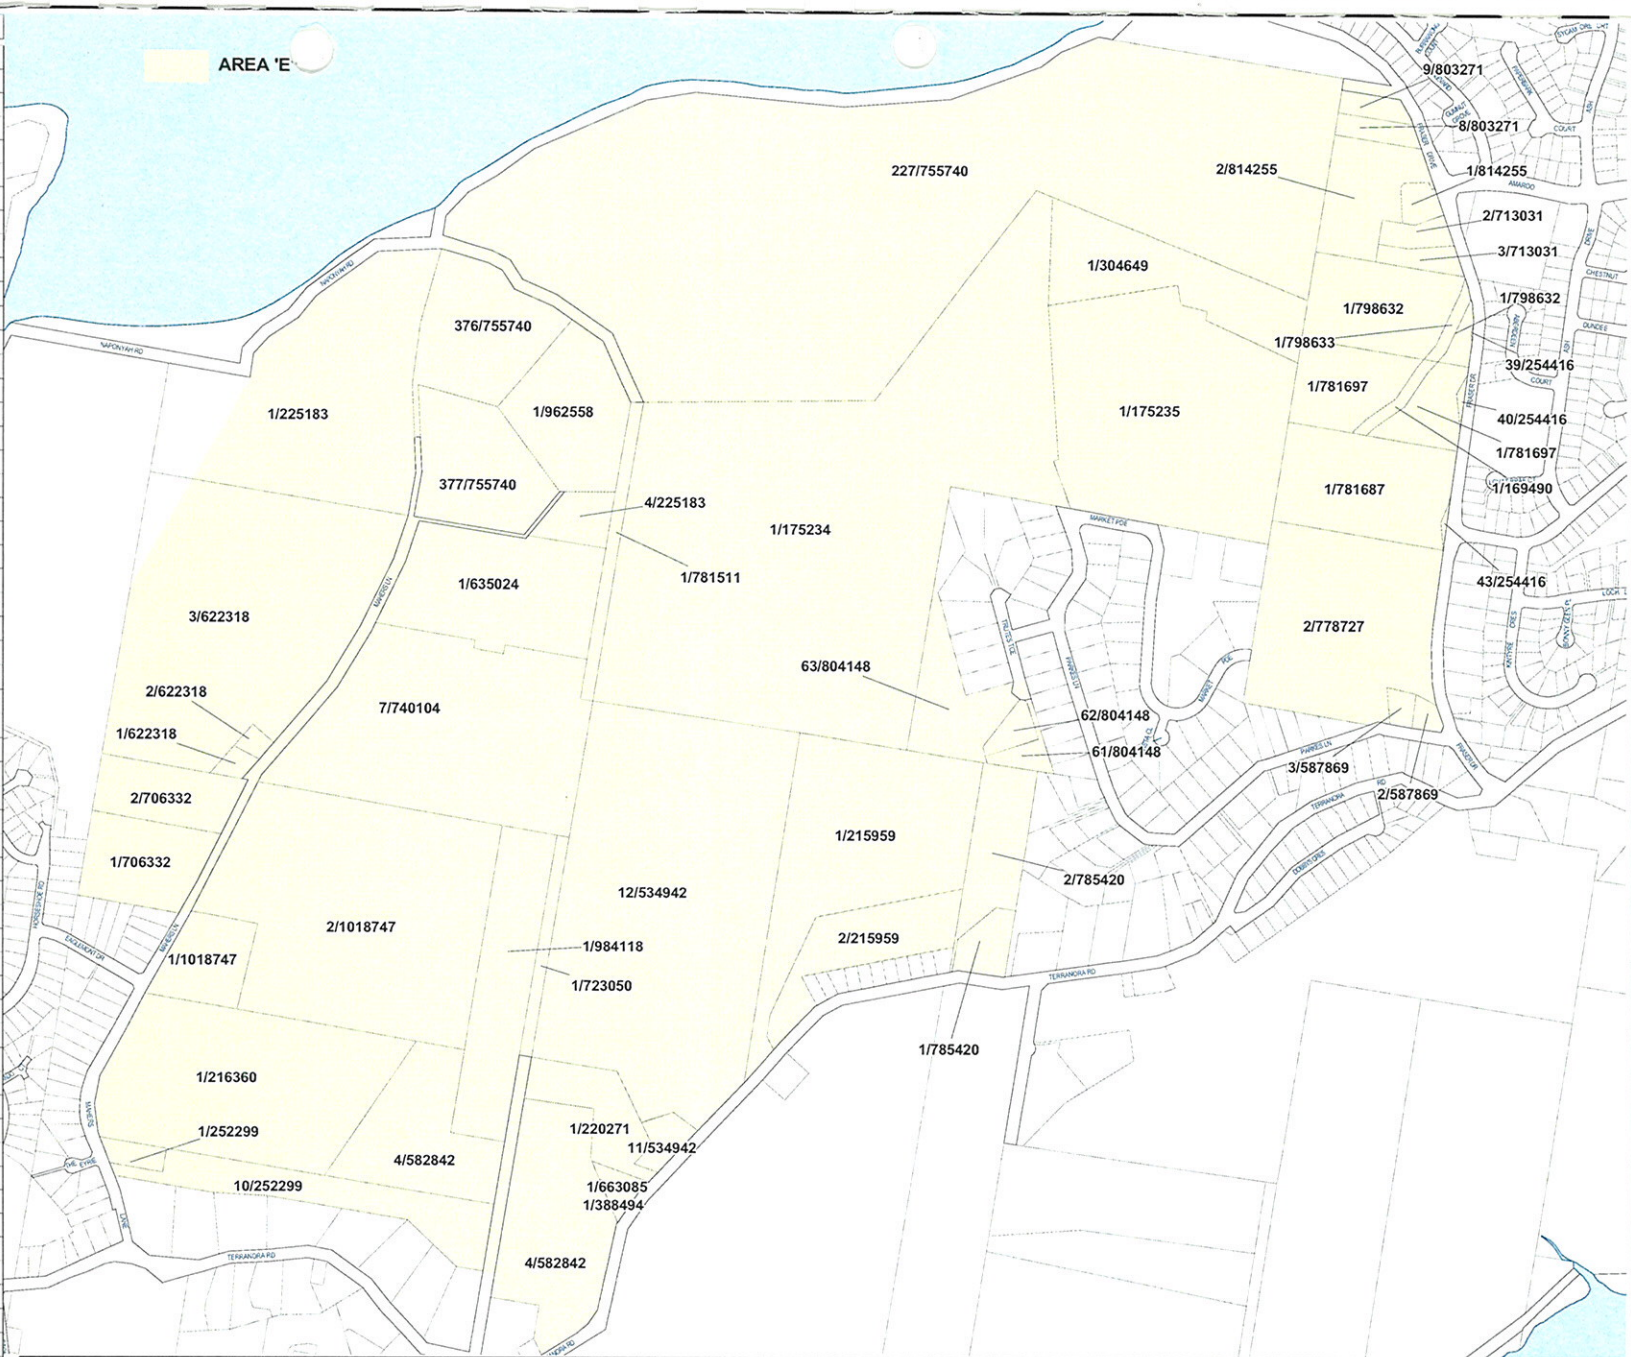

LOT_PLAN	Owner
63/804148	Dr S Z Chaudari
2/1018747	Lindisfarne Anglican School
3/713031	Mr A Edwards & Mrs J E Edwards
8/803271	Mr A P Verhoeven & Mrs J A Verhoeven
2/706332	Mr B D Maxwell & Mrs A K Maxwell
1/785420	Mr C J Cartwright & Mrs J M Cartwright
2/785420	Mr C J Cartwright & Mrs J M Cartwright
4/225183	Mr D E Piper & Mrs H J Piper
1/962558	Mr D W Greber
376/755740	Mr D W Greber
377/755740	Mr D W Greber
1/225183	Mr G L Greber & Mrs A M Greber
3/587869	Mr G R Abernethy
4/582842	Mr G R James & Mrs L J James
4/582842	Mr G R James & Mrs L J James
227/755740	Mr J Bolster
11/534942	Mr J J Buckley
2/587869	Mr J L Scrase & Ms C A Scrase
2/622318	Mr J P Maher & Mrs M A Maher
61/804148	Mr J V Batey & Mrs M G Batey
10/252299	Mr K J Kaufman & Mrs P D Kaufman
1/1018747	Mr K R Berger
1/216360	Mr L M Bailey & Mrs N J Bailey
1/220271	Mr N B Drayton
1/814255	Mr P R C Hassell & Mrs C G Hassell
7/740104	Mr P S Lashand & Mr S Lashand
9/803271	Mr S J Tunks
3/622318	Mr S V Maher & Mr J P Maher
1/622318	Mr S V Maher & Mrs M A Maher
1/215959	Mrs B I O Nicholls & Est D J Nicholls
1/723050	Mrs B I O Nicholls & Est D J Nicholls
1/984118	Mrs B I O Nicholls & Est D J Nicholls
12/534942	Mrs B I O Nicholls & Est D J Nicholls
2/215959	Mrs B I O Nicholls & Est D J Nicholls
1/798632	Mrs C C Abernethy
1/798632	Mrs C C Abernethy
1/635024	Mrs C F Fyfe
1/169490	Mrs F Abernethy
1/175235	Mrs F Abernethy
1/304649	Mrs F Abernethy
1/781687	Mrs F Abernethy
1/781697	Mrs F Abernethy
1/781697	Mrs F Abernethy
1/781697	Mrs F Abernethy
1/798633	Mrs F Abernethy
2/778727	Mrs F Abernethy
39/254416	Mrs F Abernethy
40/254416	Mrs F Abernethy
43/254416	Mrs F Abernethy
62/804148	Mrs H Kaur & Mr J Singh
2/814255	Mrs L A Eyre & Mr F W Eyre
1/388494	Ms A Bristow
2/713031	Ms M V Muir
1/706332	Ms M W Ruwolt
1/252299	Ms V A Prestwidge
1/175234	Riverview Holdings Pty Ltd
1/781511	Riverview Holdings Pty Ltd
1/663085	Unknown

File: N:\MapInfo 6...Area E.Wor

TWEED SHIRE COUNCIL
AREA 'E'
Property Owners

STRATEGIC PLANNING UNIT

Figure 4

Sheet 4 of 4

Revision