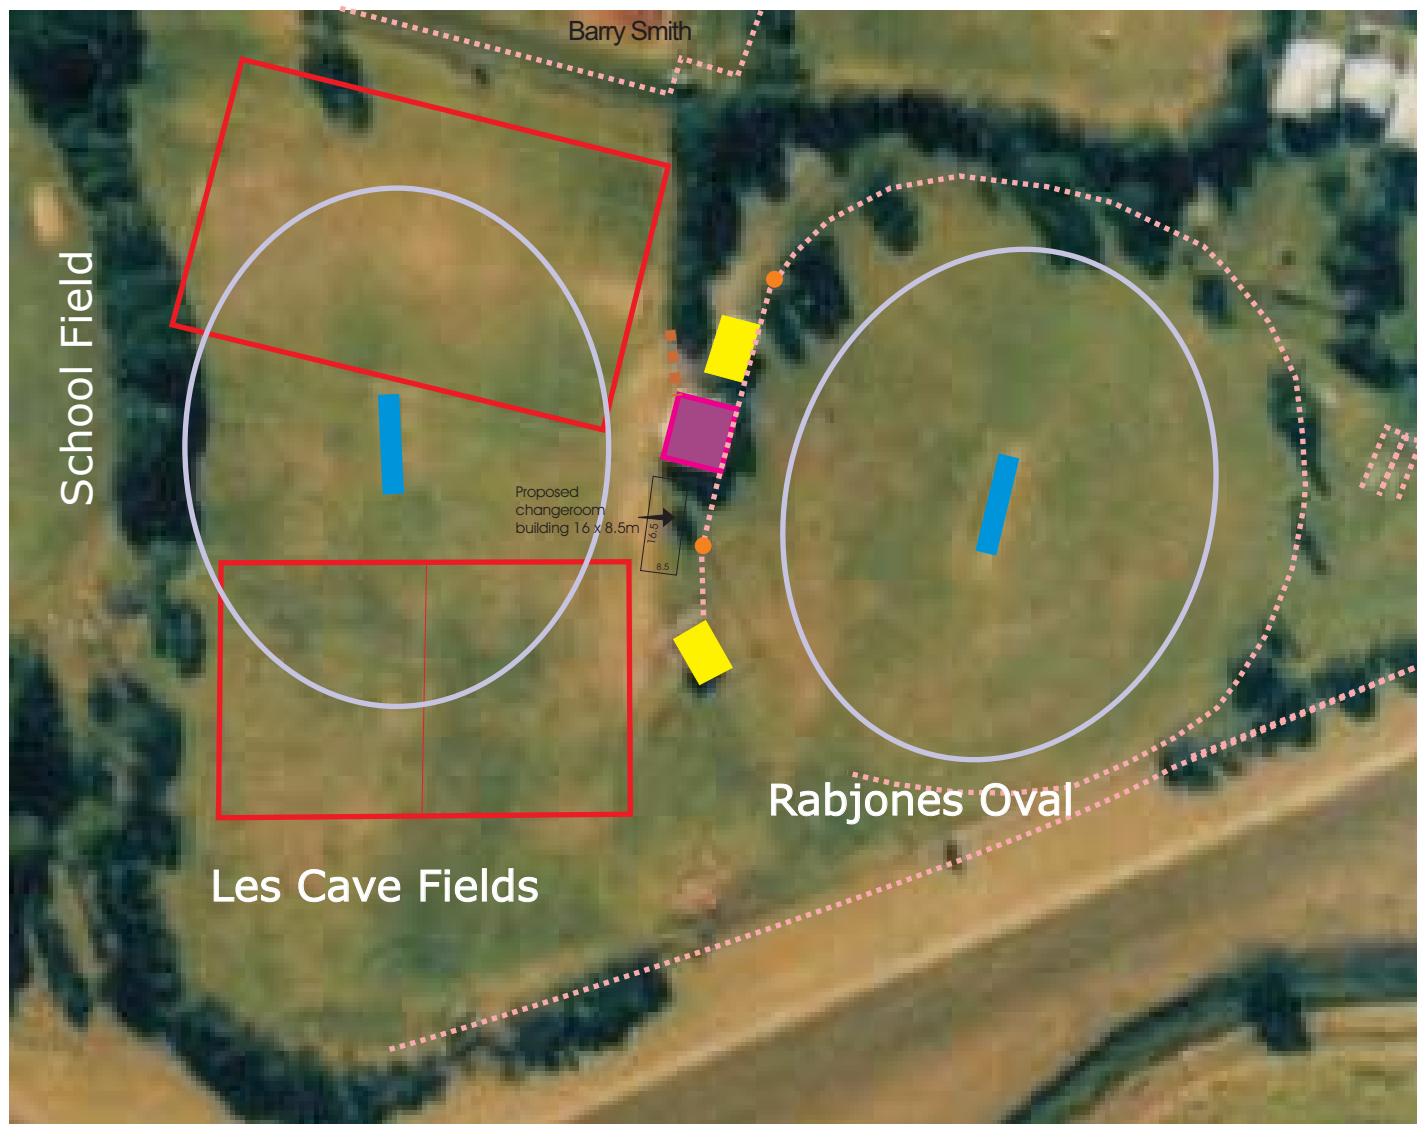

**Les Cave Oval- GP1/3 - Lot 4 Dp820602**  
**Reserve 87436**  
 (Area 2 Ha)  
**John Rabjones Oval - Lot 1 Dp574278**  
 (Area 3.1 Ha)

 Turf Wicket

 Saints Soccer (downstairs)  
Cricket (upstairs) & toilets

 Grandstands (permanent)

 Lights

 Fences

 Bollards

 Cricket training nets

 Cricket Oval

 Soccer Fields