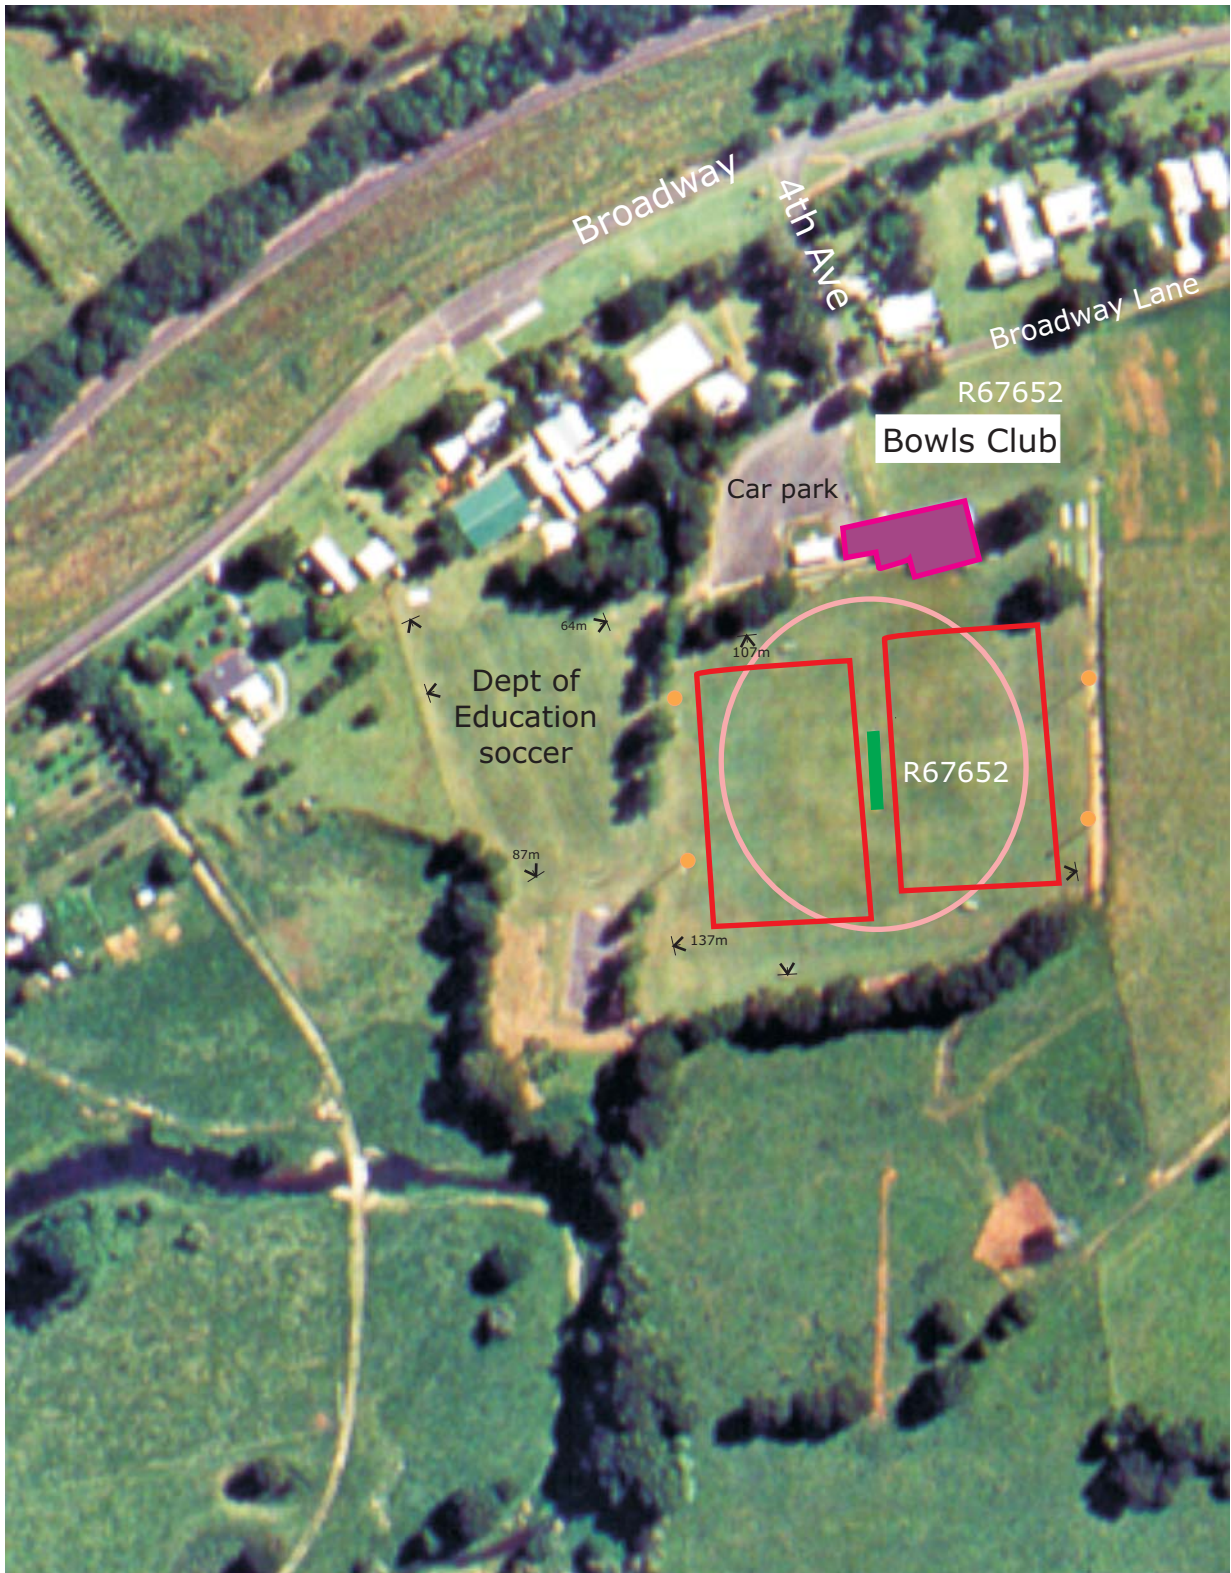

# Burringbar Sports Field

(State Crown Land - managed by Burringbar Reserve Trust  
Tweed Council maintain fields)

Lot 223 DP 877868

R67652

	Synthetic Wicket		Cricket Field
	Light Poles		Clubhouse/Toilet Facilities
	Soccer Fields	