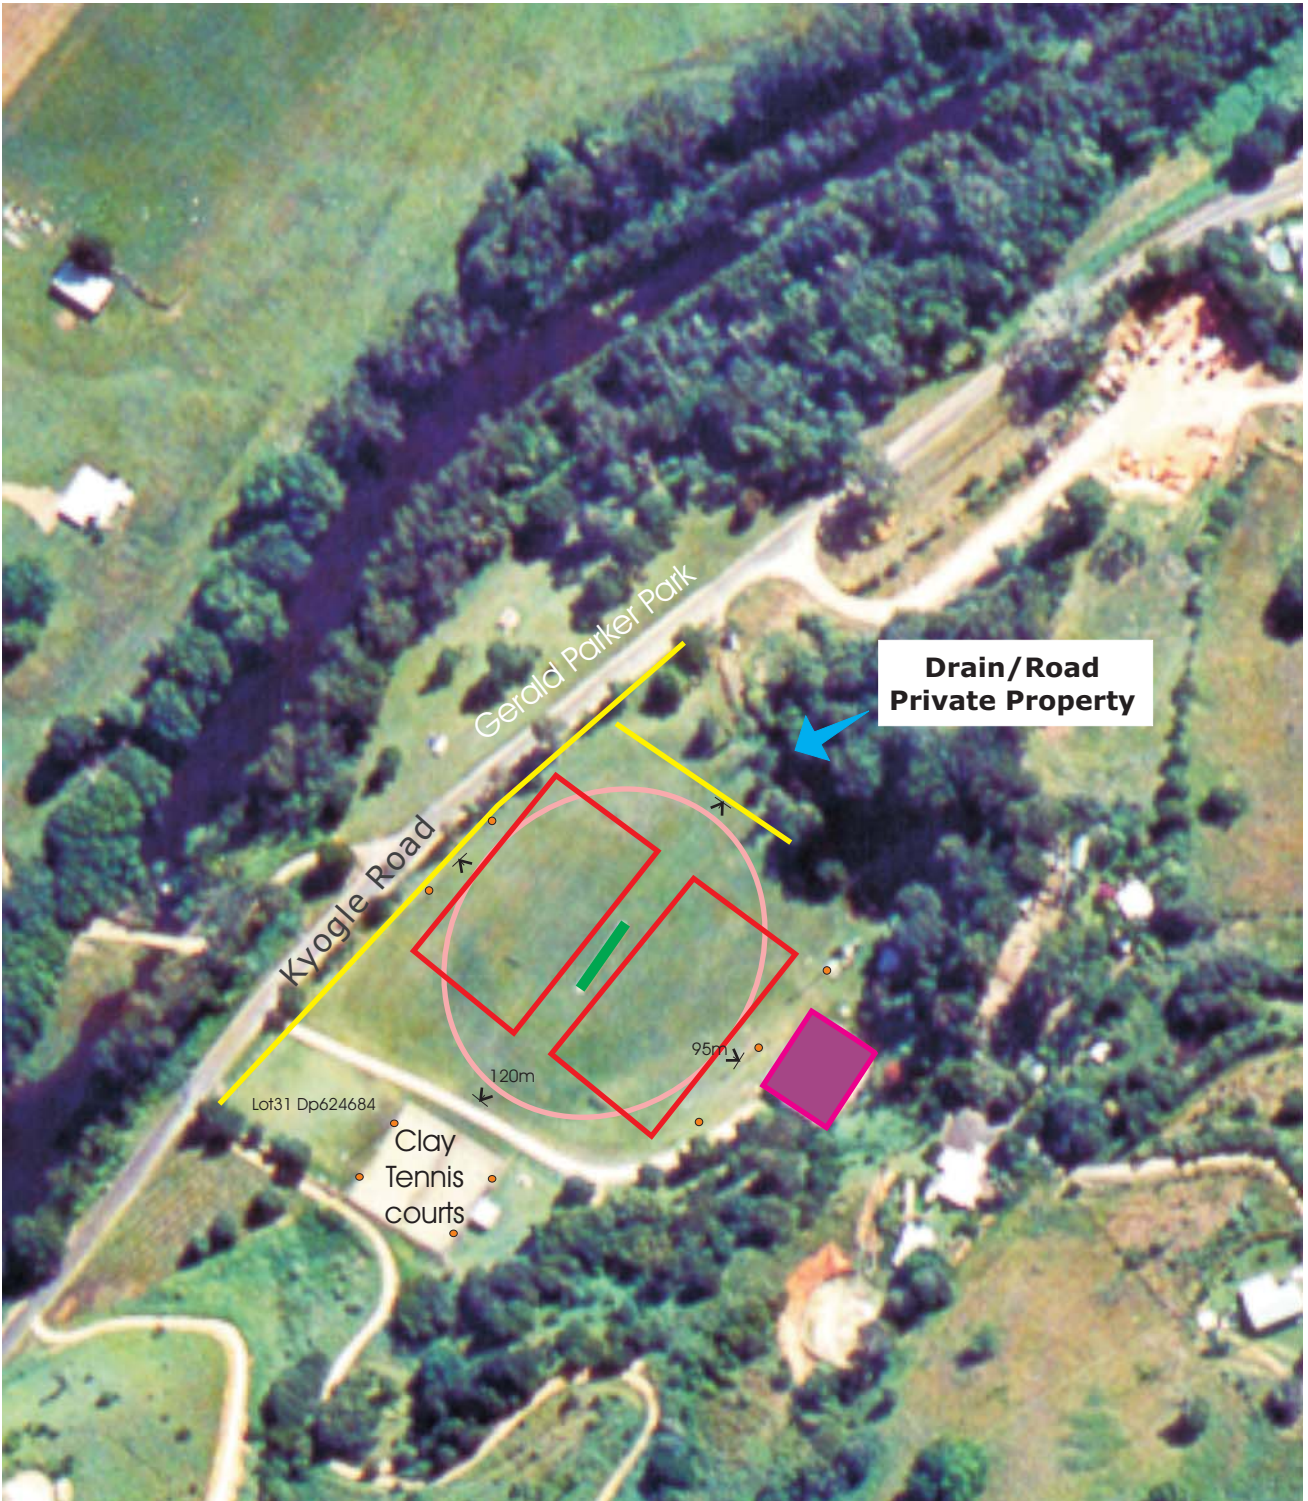

Uki Sports Field

(operational TSC land)

Lot 1 Dp611481 - Area 2.680 H Grassed area

Clubhouse/Facilities

● Light poles

Proposed backnets and side fence

Soccer Fields

Synthetic Cricket Wicket/Cricket Field