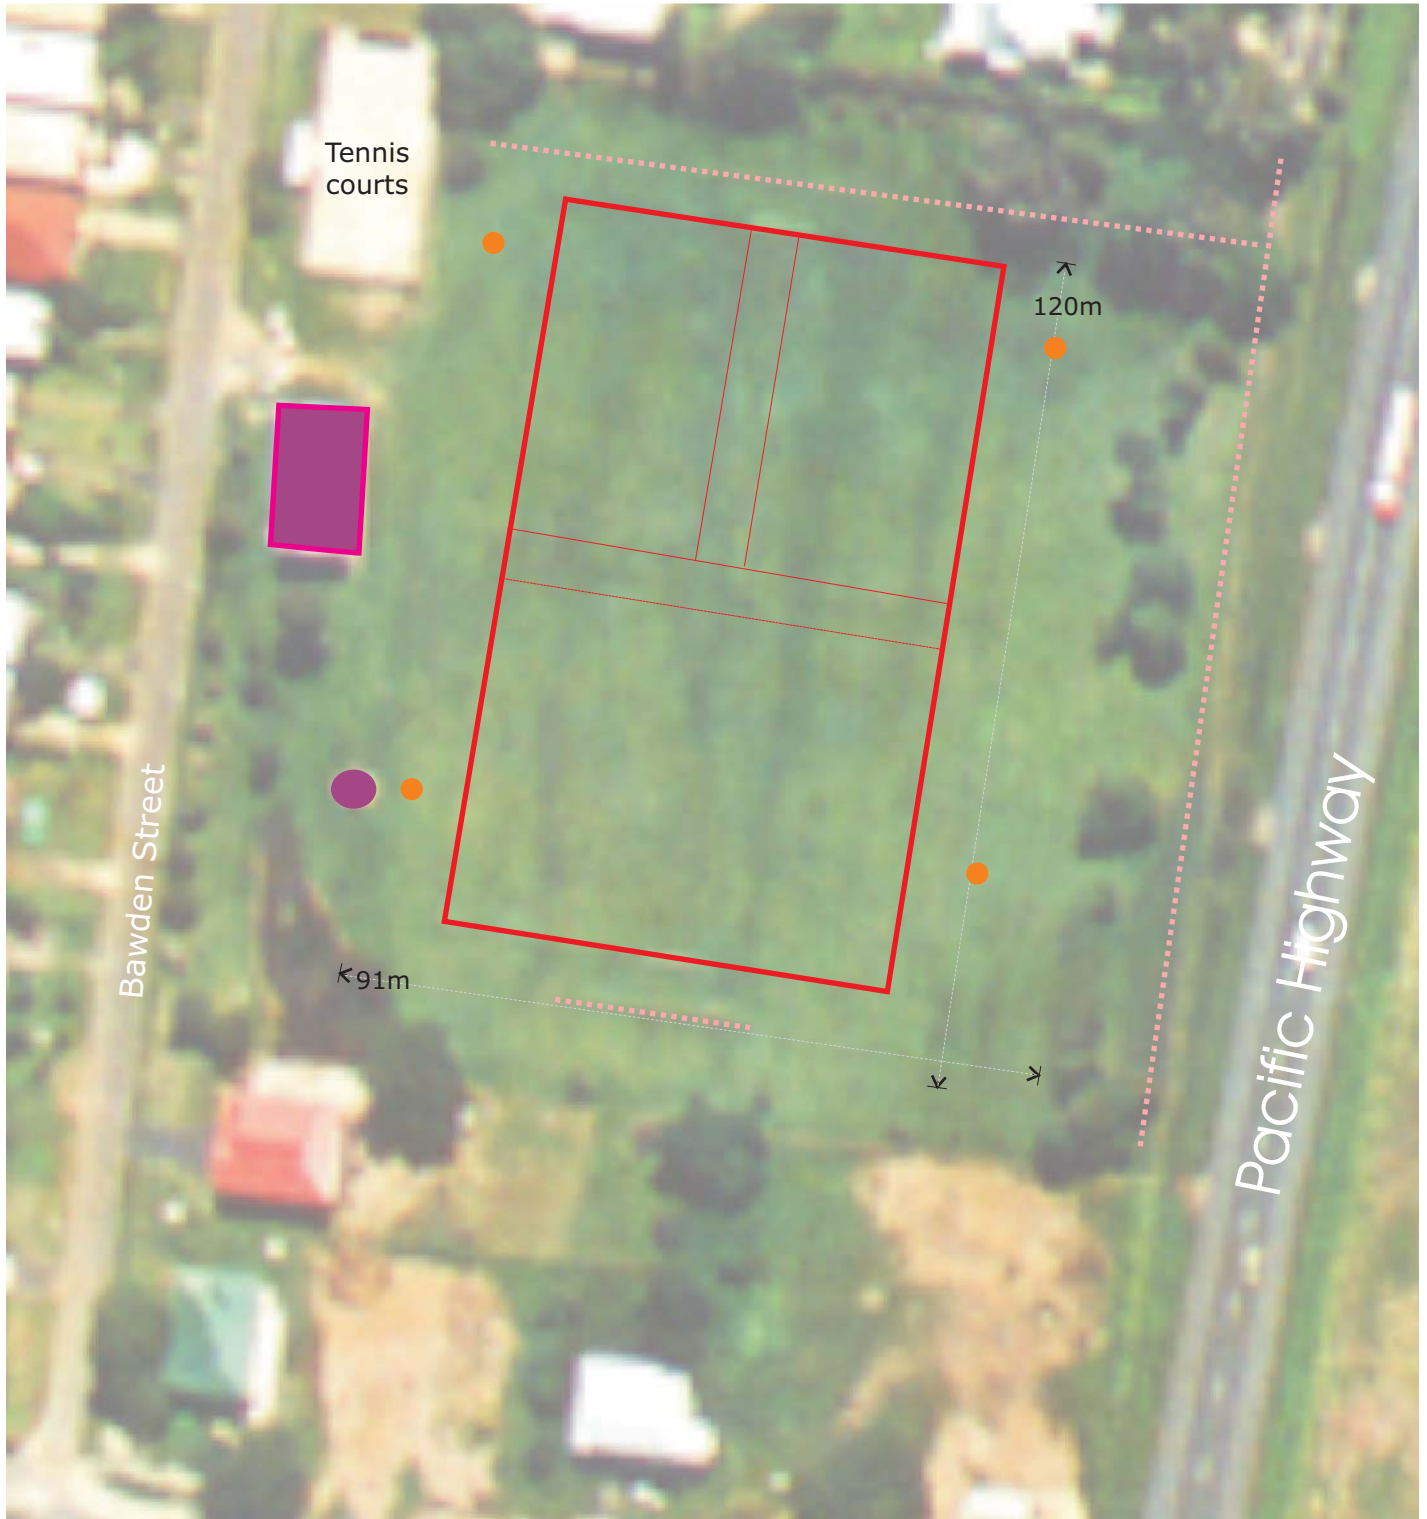

# Brian Breckenridge Field Tumbulgum Lot 15-28, 41-54 DP 1223

R85948 Grassed area - 1.2 Ha

	Soccer Field		Playground	
	Lights		Fence/backnets	
	Clubhouse/Toilets/Canteen			