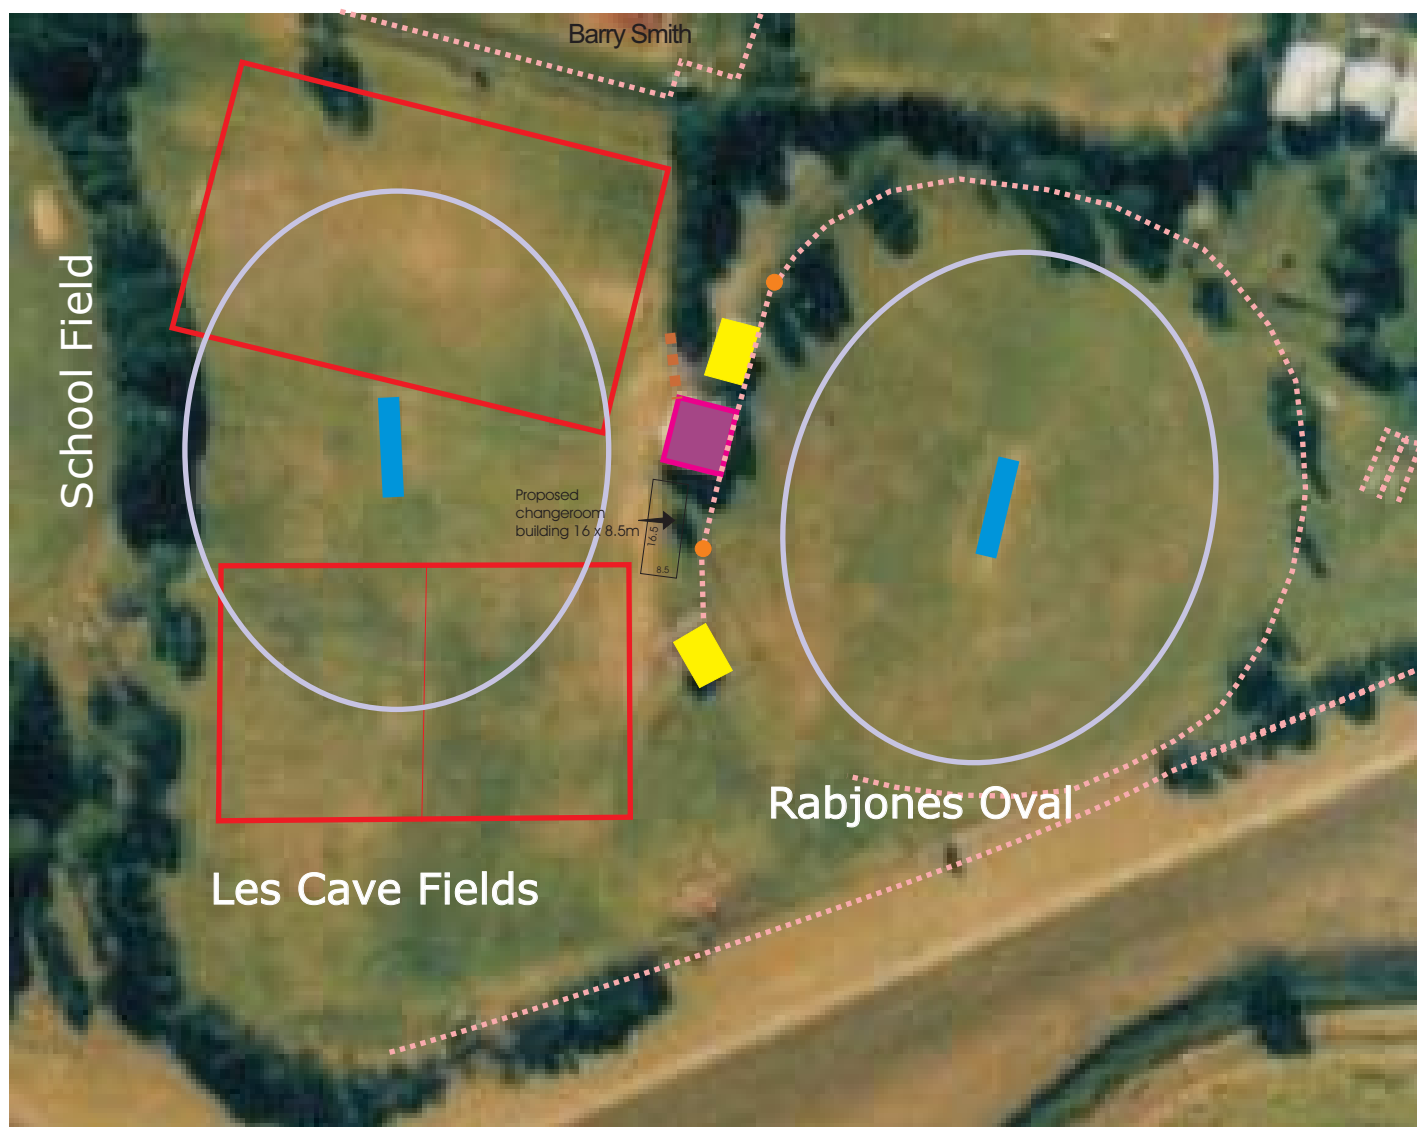

Les Cave Oval- GP1/3 - Lot 4 Dp820602
Reserve 87436
 (Area 2 Ha)
John Rabjones Oval - Lot 1 Dp574278
 (Area 3.1 Ha)

	Turf Wicket		Bollards
	Saints Soccer (downstairs) Cricket (upstairs) & toilets		Cricket training nets
	Grandstands (permanent)		Cricket Oval
	Lights		Soccer Fields
	Fences		